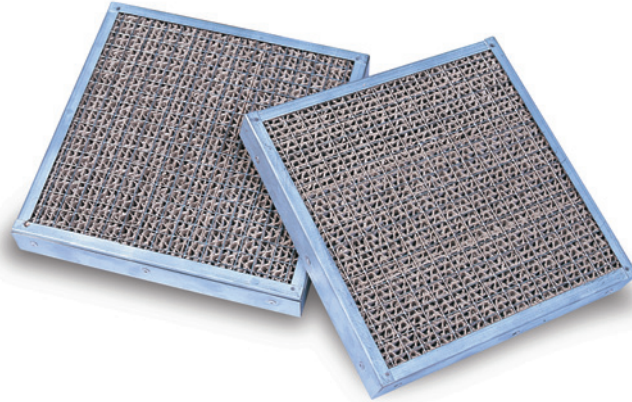

Intumescent Air Transfer Vents

When installing ventilation, air conditioning, ductwork or simply cutting holes for ventilation within a compartment wall the integrity of the building must be retained. Fire blocks offer a low maintenance, low cost answer to this application giving up to 60 minutes integrity in accordance to BS 476 parts 20:22 together with giving excellent free air flow during normal use. They have no moving parts hence need no regular maintenance apart from inspection to ensure they have not been damaged.

Code	Description	Finish	AC Size (W x D)
GRI150x150	Intumescent Grille	N/A	150mm x 150mm
GRI200x200	Intumescent Grille	N/A	200mm x 200mm
GRI225x75	Intumescent Grille	N/A	225mm x 75mm
GRI225x150	Intumescent Grille	N/A	225mm x 150mm
GRI225x225	Intumescent Grille	N/A	225mm x 225mm
GRI250x250	Intumescent Grille	N/A	250mm x 250mm
GRI300x150	Intumescent Grille	N/A	300mm x 150mm
GRI300x225	Intumescent Grille	N/A	300mm x 225mm
GRI300x300	Intumescent Grille	N/A	300mm x 300mm
GRI400x150	Intumescent Grille	N/A	400mm x 150mm
GRI400x400	Intumescent Grille	N/A	400mm x 400mm
GRI450x150	Intumescent Grille	N/A	450mm x 150mm

Note: other sizes available, please contact our sales department for further information.

Quality Steel Covers in SAA Finish

These high quality covers are constructed from steel** which are pre coated for rust prevention then painted to achieve an excellent SAA finish. Available in a choice of colours to order, contact our sales department for further details.